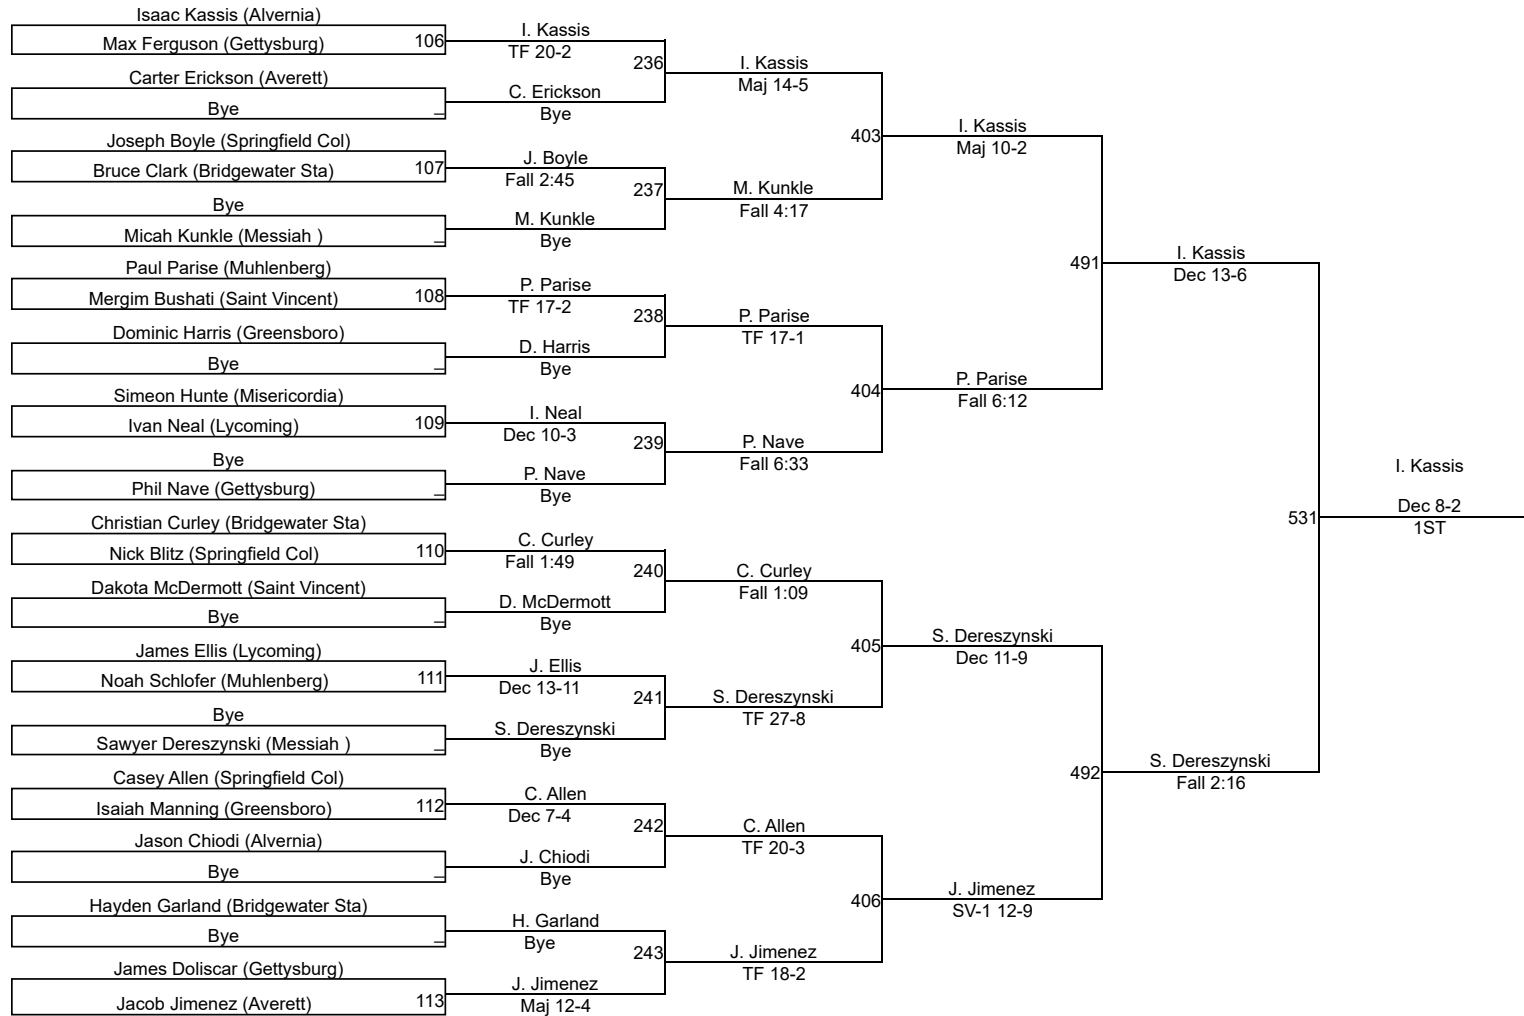

Invitational 141

Messiah Petrofes

Invitational 149

Invitational 149

Messiah Petrofes

Invitational 157

Invitational 157

Messiah Petrofes

Invitational 165

Invitational 165

Messiah Petrofes

Invitational 174

Invitational 174

Messiah Petrofes

Invitational 184

Invitational 184

Messiah Petrofes

Invitational 197

Invitational 197

Messiah Petrofes

Invitational 285

Invitational 285

Team Scores

Printed on 12/07/2024 01:39 p.m.