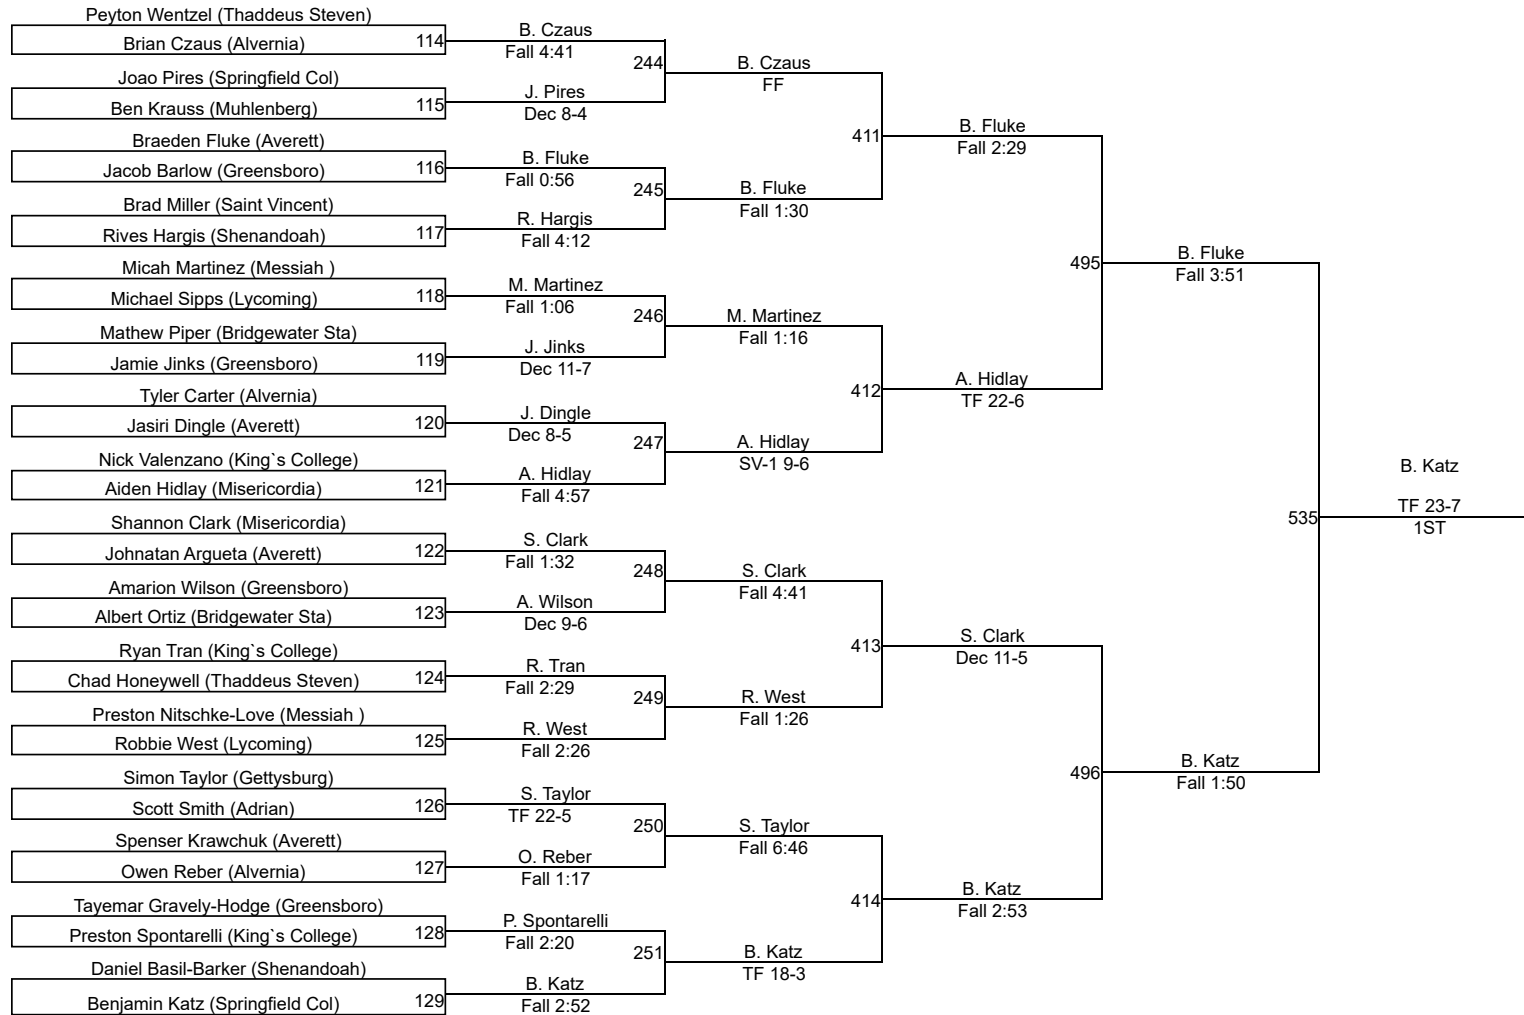

Invitational 141

Messiah Petrofes

Invitational 149

Invitational 149

Messiah Petrofes

Invitational 157

Invitational 157

Messiah Petrofes

Invitational 165

Invitational 165

Messiah Petrofes

Invitational 174

Invitational 174

Messiah Petrofes

Invitational 184

Invitational 184

Messiah Petrofes

Invitational 197

Invitational 197

Messiah Petrofes

Invitational 285

Invitational 285

Team Scores

Printed on 12/07/2024 01:39 p.m.

	Team	Abbr	Score
1	Springfield College	Spr	180.0
2	Messiah	Mess	176.0
3	Alvernia	Alv	173.5
4	Averett	Ave	117.5
5	Adrian	Adr	117.0
6	Lycoming	Lyco	99.0
7	Muhlenberg	Muhl	82.5
8	Greensboro	Gree	75.5
9	Gettysburg	Gett	70.5
10	Misericordia	Mis	66.5
11	Saint Vincent	StV	64.0
12	Bridgewater State	BSU	43.0
13	Shenandoah	Shen	40.5
14	King`s College	KC	23.5
15	Thaddeus Stevens	Thad	12.0