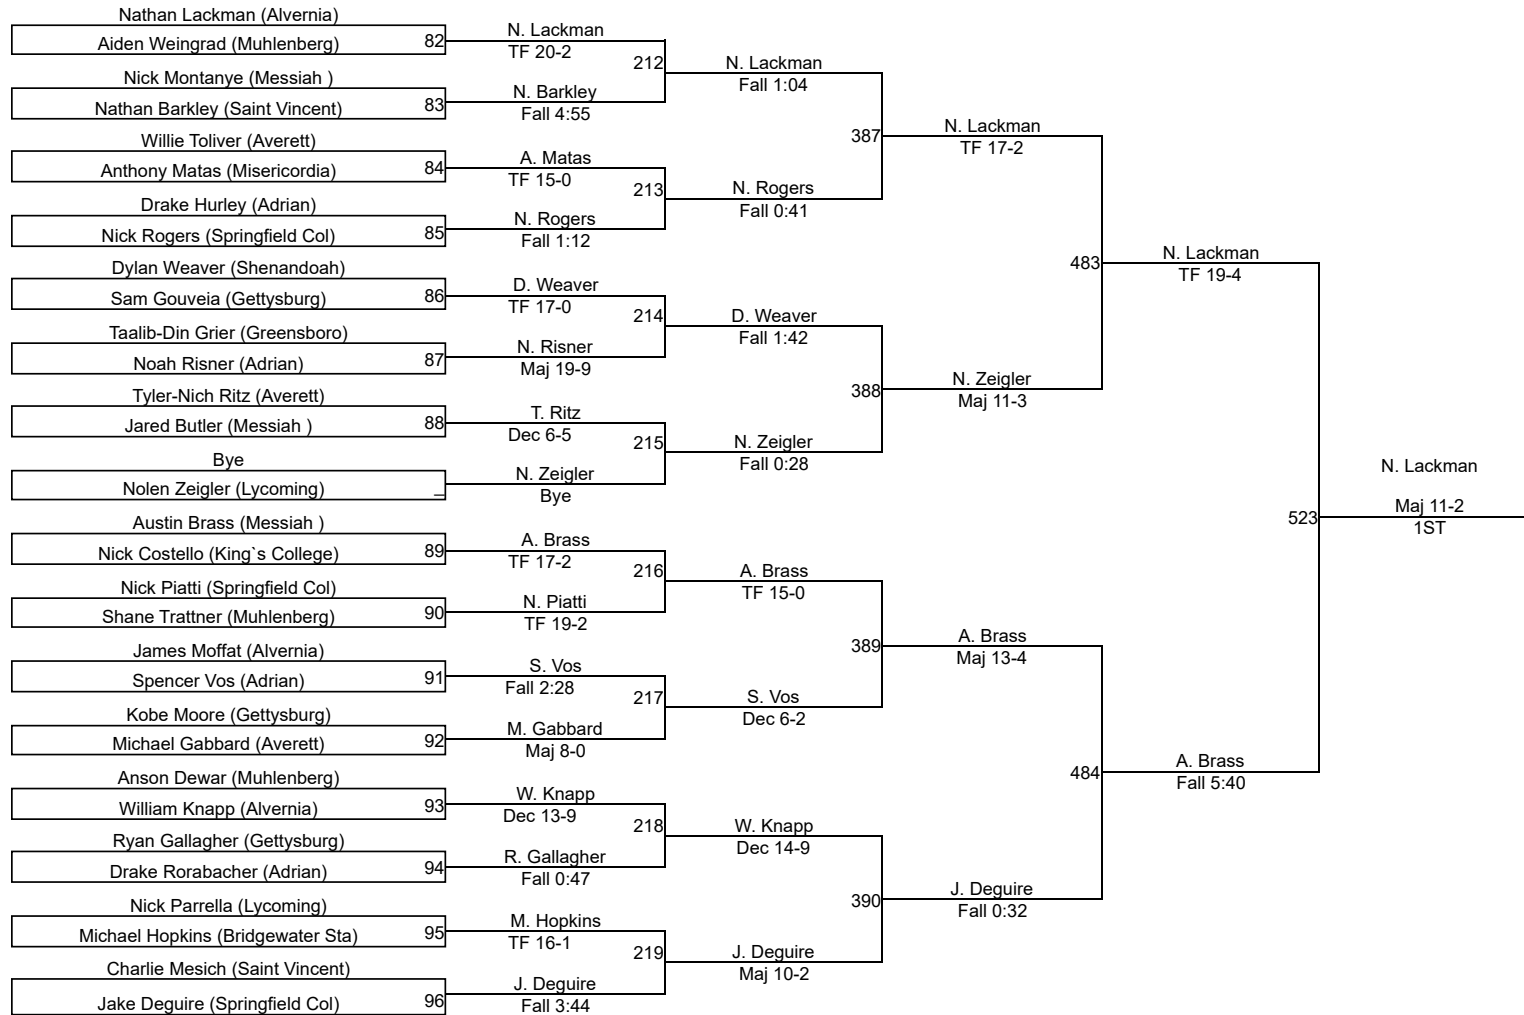

Invitational 141

Messiah Petrofes

Invitational 149

Invitational 149

Messiah Petrofes

Invitational 157

Invitational 157

Messiah Petrofes

Invitational 165

Invitational 165

Messiah Petrofes

Invitational 174

Invitational 174

Messiah Petrofes

Invitational 184

Invitational 184

Messiah Petrofes

Invitational 197

Invitational 197

Messiah Petrofes

Invitational 285

Invitational 285

Team Scores

Printed on 12/07/2024 01:39 p.m.