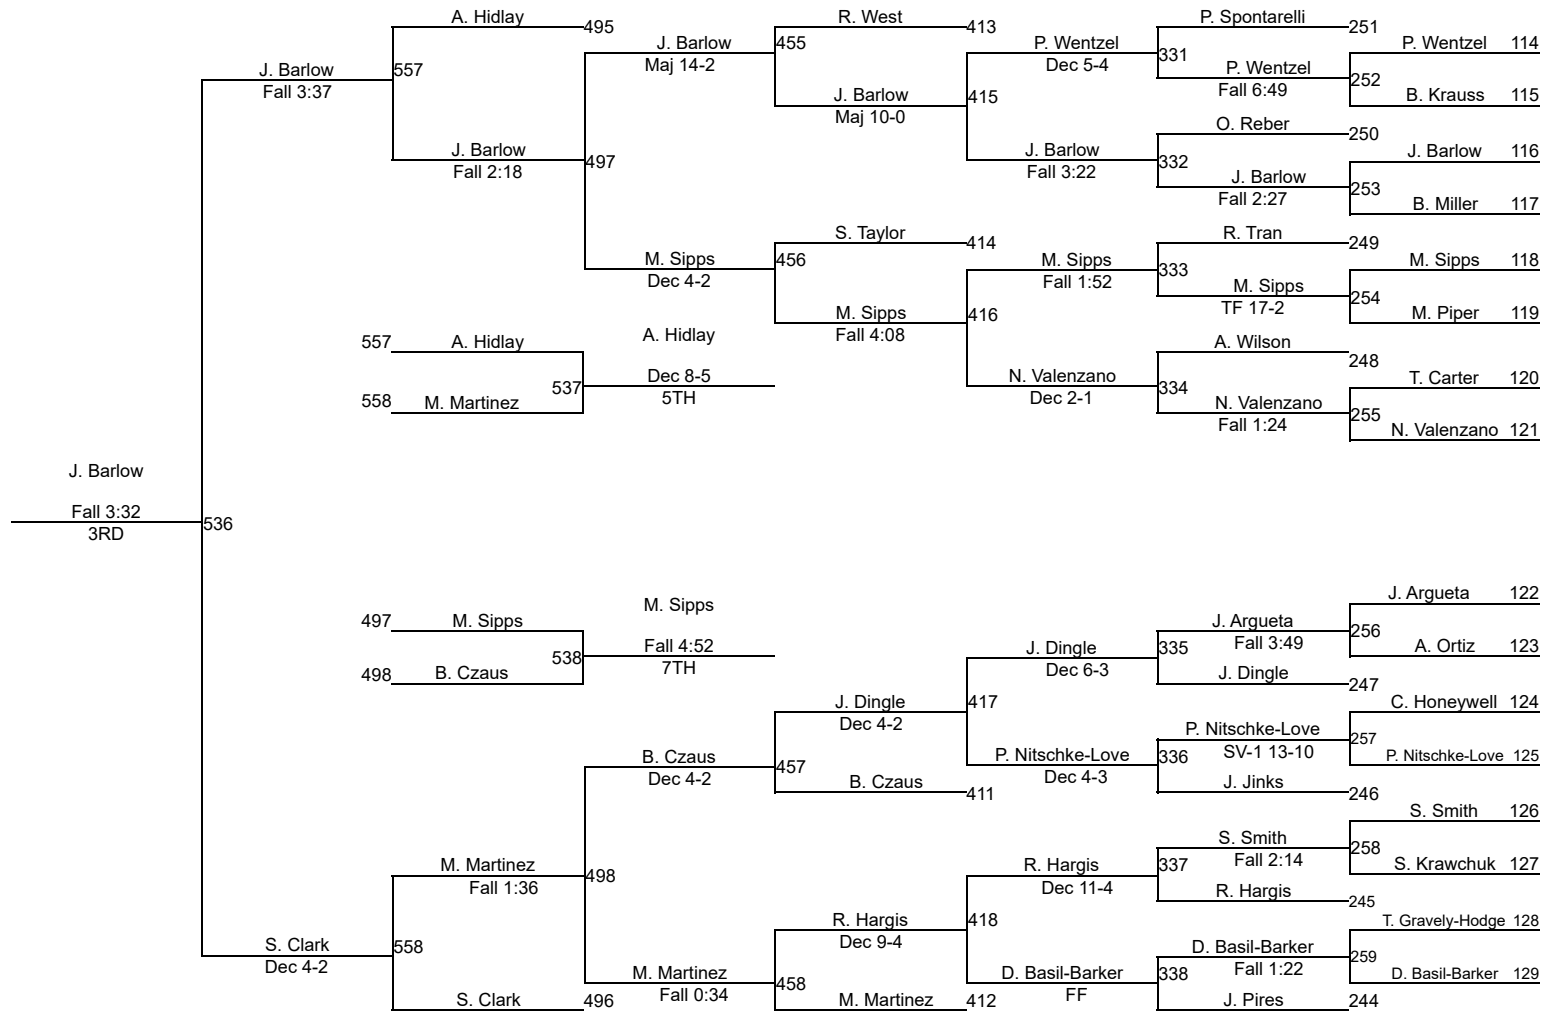

Invitational 165

Invitational 165

Messiah Petrofes

Invitational 174

Invitational 174

Messiah Petrofes

Invitational 184

Invitational 184

Messiah Petrofes

Invitational 197

Invitational 197

Messiah Petrofes

Invitational 285

Invitational 285

Team Scores

Printed on 12/07/2024 01:39 p.m.