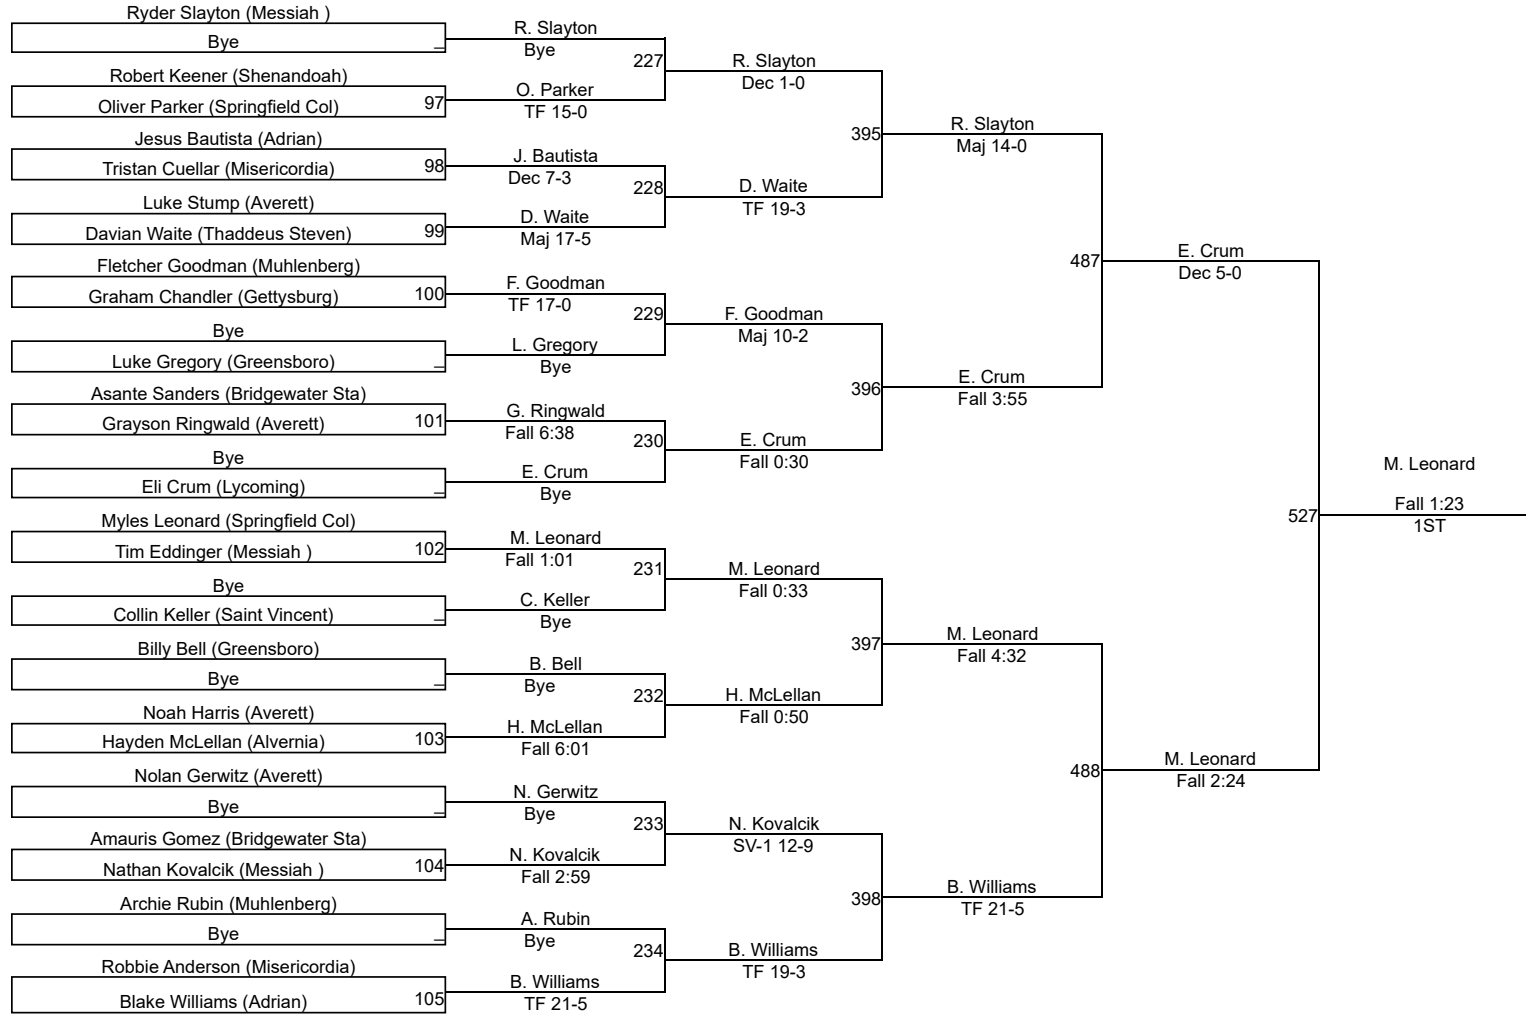

Invitational 141

Messiah Petrofes

Invitational 149

Invitational 149

Messiah Petrofes

Invitational 157

Invitational 157

Messiah Petrofes

Invitational 165

Invitational 165

Messiah Petrofes

Invitational 174

Invitational 174

Messiah Petrofes

Invitational 184

Invitational 184

Messiah Petrofes

Invitational 197

Invitational 197

Messiah Petrofes

Invitational 285

Invitational 285

Team Scores

Printed on 12/07/2024 01:39 p.m.