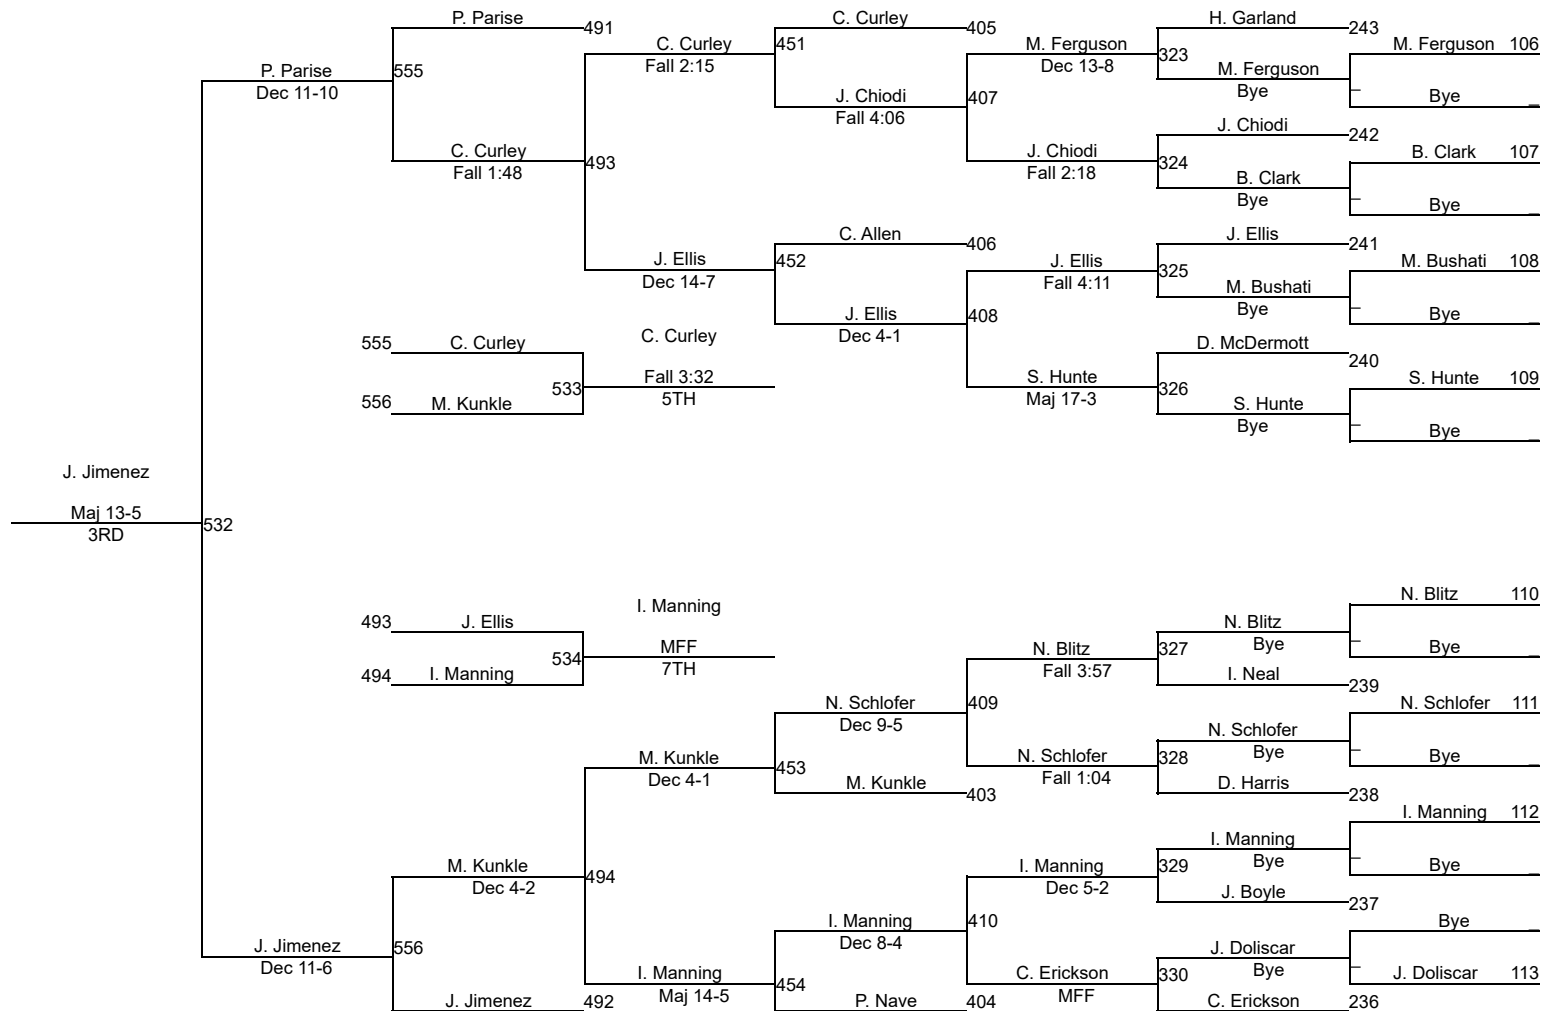

Invitational 141

Messiah Petrofes

Invitational 149

Invitational 149

Messiah Petrofes

Invitational 157

Invitational 157

Messiah Petrofes

Invitational 165

Invitational 165

Messiah Petrofes

Invitational 174

Invitational 174

Messiah Petrofes

Invitational 184

Invitational 184

Messiah Petrofes

Invitational 197

Invitational 197

Messiah Petrofes

Invitational 285

Invitational 285

Team Scores

Printed on 12/07/2024 01:39 p.m.