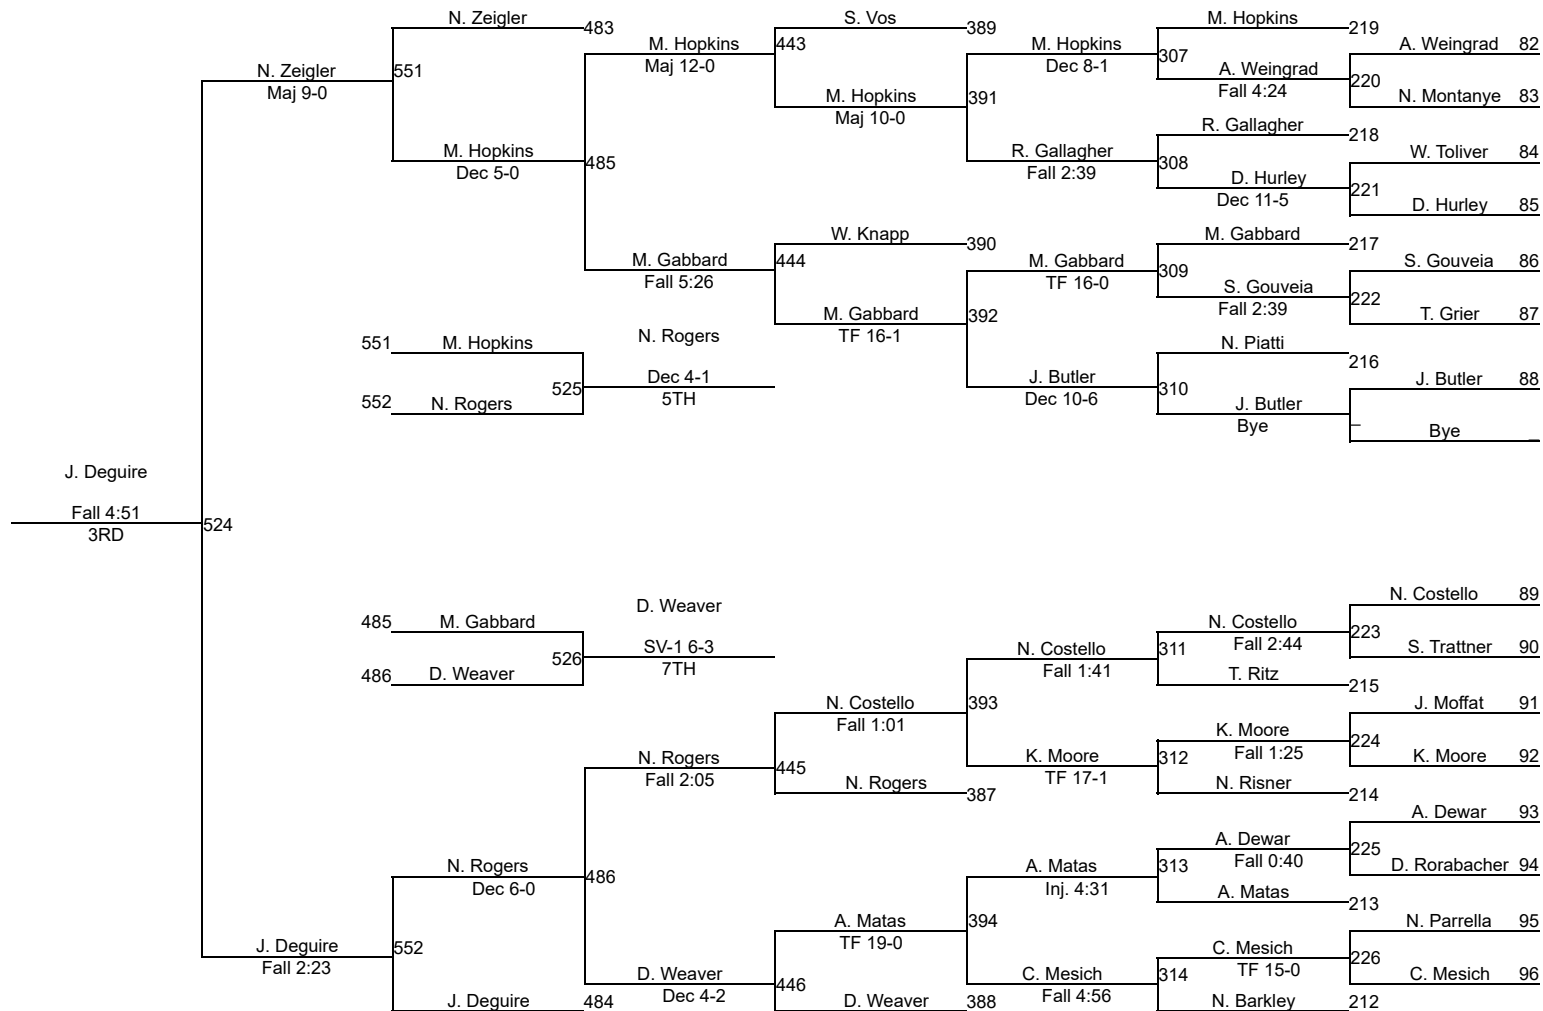

Invitational 141

Messiah Petrofes

Invitational 149

Invitational 149

Messiah Petrofes

Invitational 157

Invitational 157

Messiah Petrofes

Invitational 165

Invitational 165

Messiah Petrofes

Invitational 174

Invitational 174

Messiah Petrofes

Invitational 184

Invitational 184

Messiah Petrofes

Invitational 197

Invitational 197

Messiah Petrofes

Invitational 285

Invitational 285

Team Scores

Printed on 12/07/2024 01:39 p.m.