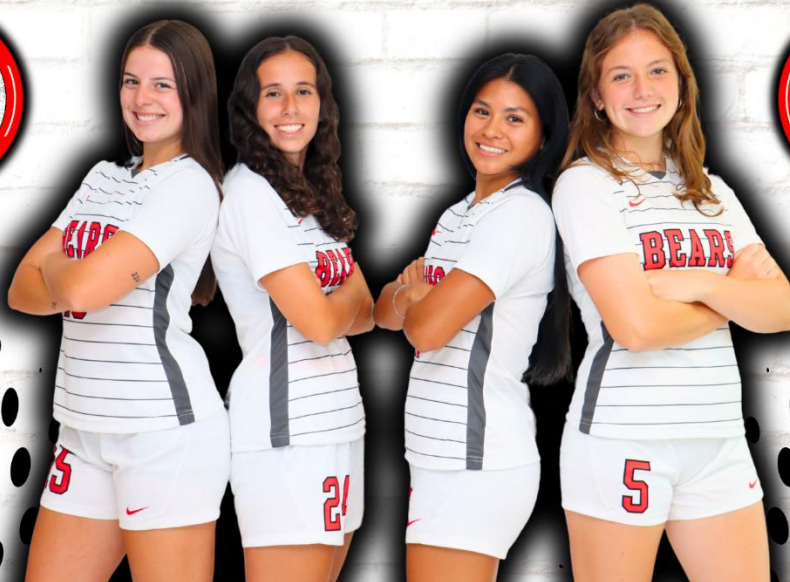

WOMEN'S SOCCER

TEXT BSUBEARS18 TO 71777

Or Visit BRIDGEW.EDU/CPC